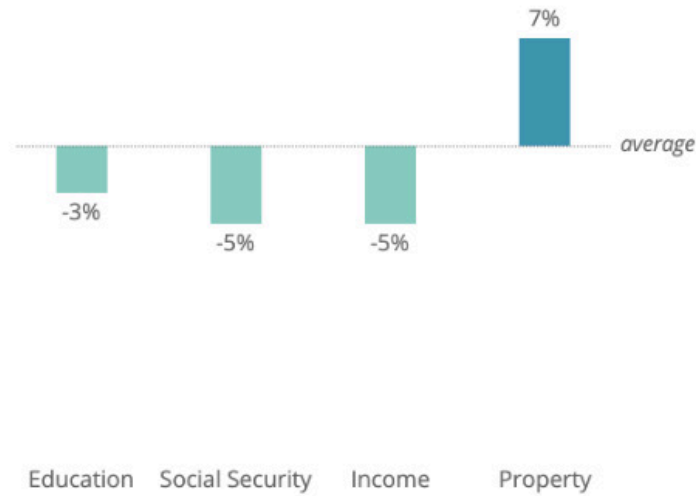

Qingdao - 44/100

● Medium

Comparison to 40-City Average Across Key Criteria

Long-term Migrants as % of Total Population

All Rankings and Scores