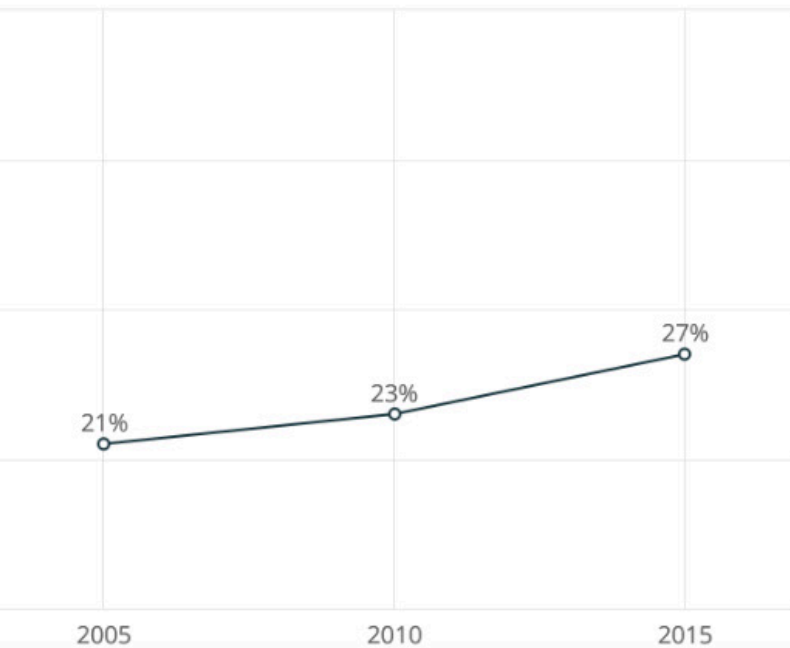

Qingdao - 44/100

● Medium

Comparison to 40-City Average Across Key Criteria

Long-term Migrants as % of Total Population

All Rankings and Scores